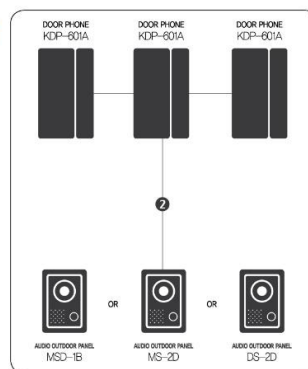

INTERPHONE & DOORPHONE

INTERPHONE DOORPHONE

KDP-601A

- Audio Communication with Visitor
- Door Open
- Up to 3 Houses Connection
- Gentle Electronic Sound
- Easy Installation (mount on the Wall or Desk)

SPECIFICATIONS

Mount Type	Surface Mount
Speak Mode	Handset Type
Wiring	2 Wire
Power	AC 110V or AC 220V
Dimension	95(W) x 210(H) x 57(D) mm

DIAGRAM

INTERPHONE AUDIO OUTDOOR PANEL

MS-2D

- Single house outdoor panel
- Call Household
- Metal encloser

SPECIFICATIONS

Mount Type	Surface Mount
Speak Mode	Hands-free Type
Wiring	2 Wire
Power	Powered from audio handset
Body Material	Metal
Dimension	95(W) x 127(H) x 32(D) mm

CONNECTABLE PRODUCT

WIRING DIAGRAM Şu MS-2D + KDP-601AM